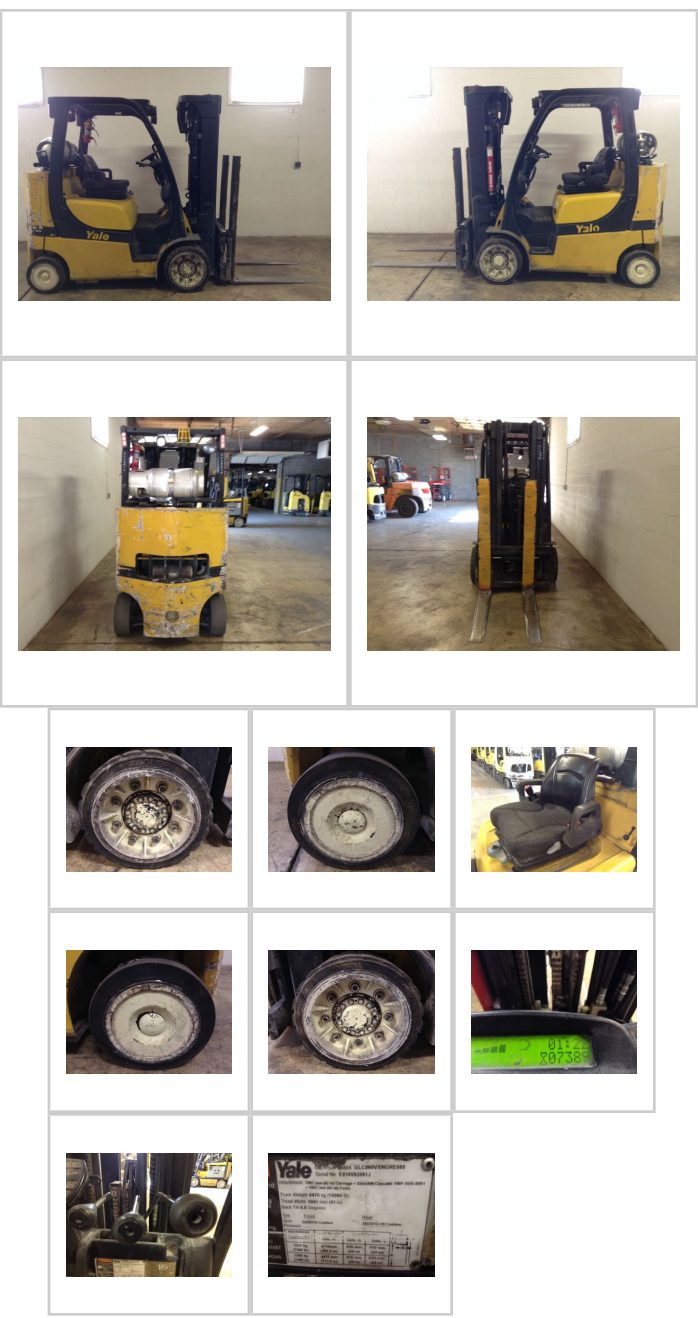

Direct Forklift and Equipment

7885 Southern Blvd, Boardman OH 44512

www.directforklift.com

330.726.4050

YT3881J

Make	YALE
Model	GLC080VXNGRE088
Serial Number	E818V03881J
Year	2011
Hours	7389
Capacity	8000
Tire Type	Cushion
Fuel	LP
Hydraulic Controls	Cowl
Hydraulic Functions	Three
Mast Height Lowered	88
Max Lift Height	185.6
Free Lift	Yes
Mast Stage	Three
Fork Length	45.25
Drive Tire Size	22x9x16
Steer Tire Size	18x7x12.125
Attachments	SS 42"W
Key Included?	Yes
Weight	14,260
Unit Operating?	Yes
Overall Rating	Fair
Overall Appearance	Good
Engine Info	GM 4.3

Fork Condition	Worn
Upright Condition	Good
Lift Cylinder Condition	Good
Hydraulics Condition	Good
Carriage Condition	Good
Drive Axle Condition	Good
Brakes Condition	Good
Parking Brake Condition	Good
Shift Action Condition	Good
Steer Axle Condition	Good
Sheet Metal Condition	Good
Drive Tire Condition	Worn
Drive Tire Tread	30%
Steer Tire Condition	Worn
Steer Tire Tread	30%
Electrical System Condition	Good
Seat Condition	Torn
Lights Condition	Good
Engine Condition	Good
Cooling System Condition	Good

Shipping dimensions in inches (")

Length	106	Add fork length or attachment dimensions when applicable
Width	55	
Height	90	

Contact us for additional information on this unit!!!