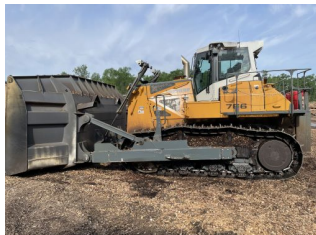

# Direct Forklift and Equipment

7885 Southern Blvd, Boardman OH 44512

www.directforklift.com

330.726.4050

LH6501

Make	LIEBHERR
Model	PR766
Serial Number	VAUZ1421CZT016501
Year	2018
Hours	17302

Capacity	
Tire Type	Tracks
Fuel	DIESEL
Hydraulic Controls	
Hydraulic Functions	
Mast Height Lowered	
Max Lift Height	5.2'
Free Lift	
Mast Stage	
Fork Length	
Drive Tire Size	
Steer Tire Size	

Attachments	20x9 chip blade
-------------	-----------------

Key Included?	Yes
Weight	161,354

Unit Operating?	Yes
-----------------	-----

Engine Info	D9508, A7-04 16.162L 2017-14-0923
-------------	--------------------------------------

**Shipping dimensions in inches (")**

Length	168
Width	125
Height	172

Add fork length or attachment dimensions when applicable

Contact us for additional information on this unit!!!