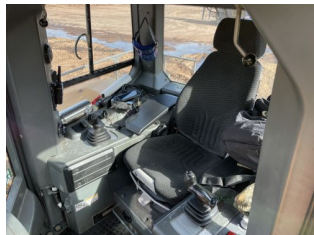

# Direct Forklift and Equipment

7885 Southern Blvd, Boardman OH 44512

www.directforklift.com

330.726.4050

LH6501

Make	LIEBHERR
Model	PR766
Serial Number	VAUZ1421CZT016501
Year	2018
Hours	17302

Capacity	
Tire Type	Tracks
Fuel	DIESEL
Hydraulic Controls	
Hydraulic Functions	
Mast Height Lowered	
Max Lift Height	5.2'
Free Lift	
Mast Stage	
Fork Length	
Drive Tire Size	
Steer Tire Size	

Attachments	20x9 chip blade
-------------	-----------------

Key Included?	Yes
Weight	161,354

Unit Operating?	Yes
-----------------	-----

Engine Info	D9508, A7-04 16.162L 2017-14-0923
-------------	--------------------------------------

Fork Condition	
Upright Condition	
Lift Cylinder Condition	
Hydraulics Condition	Good
Carriage Condition	
Drive Axle Condition	Good
Brakes Condition	Good
Parking Brake Condition	Good
Shift Action Condition	Good
Steer Axle Condition	
Sheet Metal Condition	Good
Drive Tire Condition	
Drive Tire Tread	
Steer Tire Condition	
Steer Tire Tread	
Electrical System Condition	Good
Seat Condition	Good
Lights Condition	Good
Engine Condition	Good
Cooling System Condition	Good

**Shipping dimensions in inches (")**

Length	168
Width	125
Height	172

Add fork length or attachment dimensions when applicable

Contact us for additional information on this unit!!!