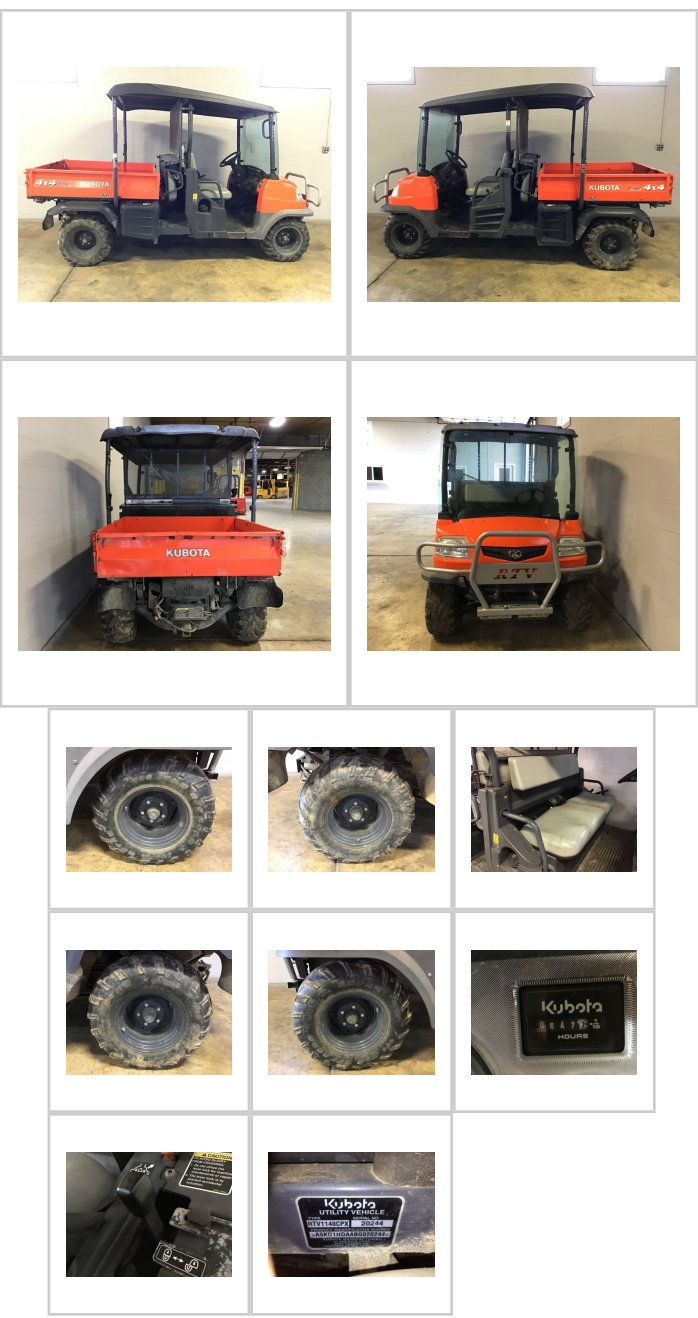

Direct Forklift and Equipment

7885 Southern Blvd, Boardman OH 44512

www.directforklift.com

330.726.4050

KB0244

Make	KUBOTA
Model	RTV1140CPX
Serial Number	A5KD1HDAABG020244
Year	2012
Hours	647.8
Capacity	
Tire Type	Pneumatic
Fuel	DIESEL
Hydraulic Controls	
Hydraulic Functions	
Mast Height Lowered	
Max Lift Height	
Free Lift	
Mast Stage	
Fork Length	
Drive Tire Size	25x11.00-12
Steer Tire Size	25x10.00-12
Attachments	
Key Included?	Yes
Weight	
Unit Operating?	Yes
Engine Info	Kubota D1105

Fork Condition	
Upright Condition	
Lift Cylinder Condition	
Hydraulics Condition	Good
Carriage Condition	
Drive Axle Condition	Good
Brakes Condition	Good
Parking Brake Condition	Good
Shift Action Condition	Good
Steer Axle Condition	Good
Sheet Metal Condition	Fair
Drive Tire Condition	Worn
Drive Tire Tread	20%
Steer Tire Condition	Worn
Steer Tire Tread	10%
Electrical System Condition	Good
Seat Condition	Torn
Lights Condition	Good
Engine Condition	Good
Cooling System Condition	Good

Shipping dimensions in inches (")

Length	140	Add fork length or attachment dimensions when applicable
Width	59	
Height	80	

Contact us for additional information on this unit!!!